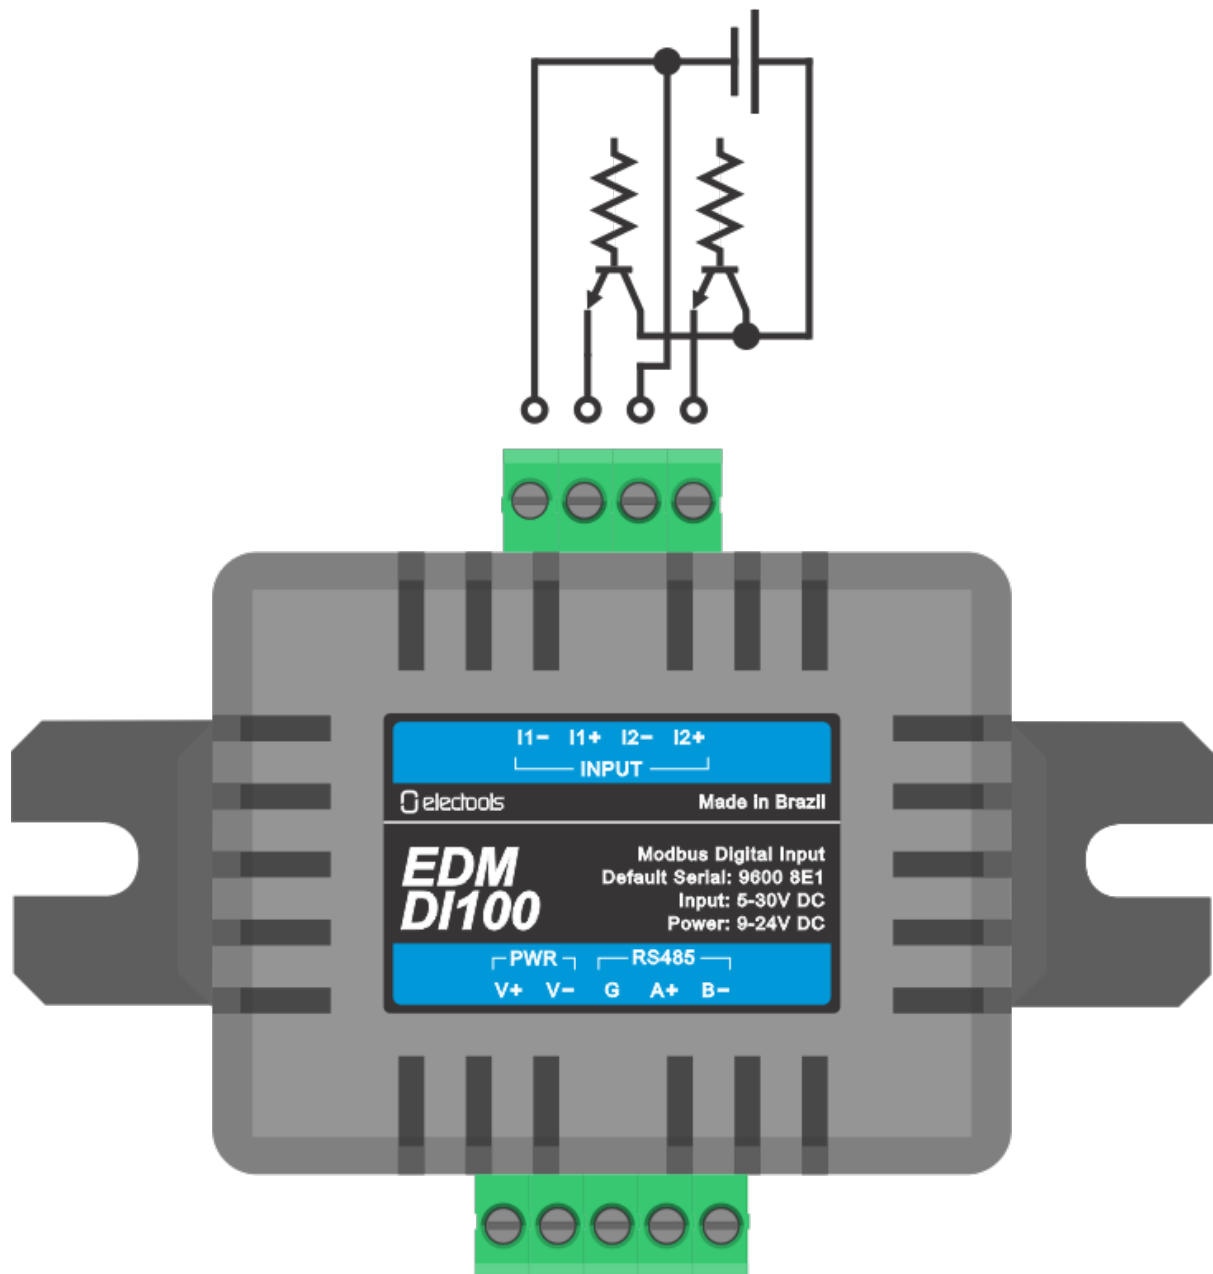

5.5. Monitor transistor NPN na configuração coletor comum

Revision #5

Created 14 November 2022 03:37:50 by Electools

Updated 28 November 2022 00:10:37 by Electools