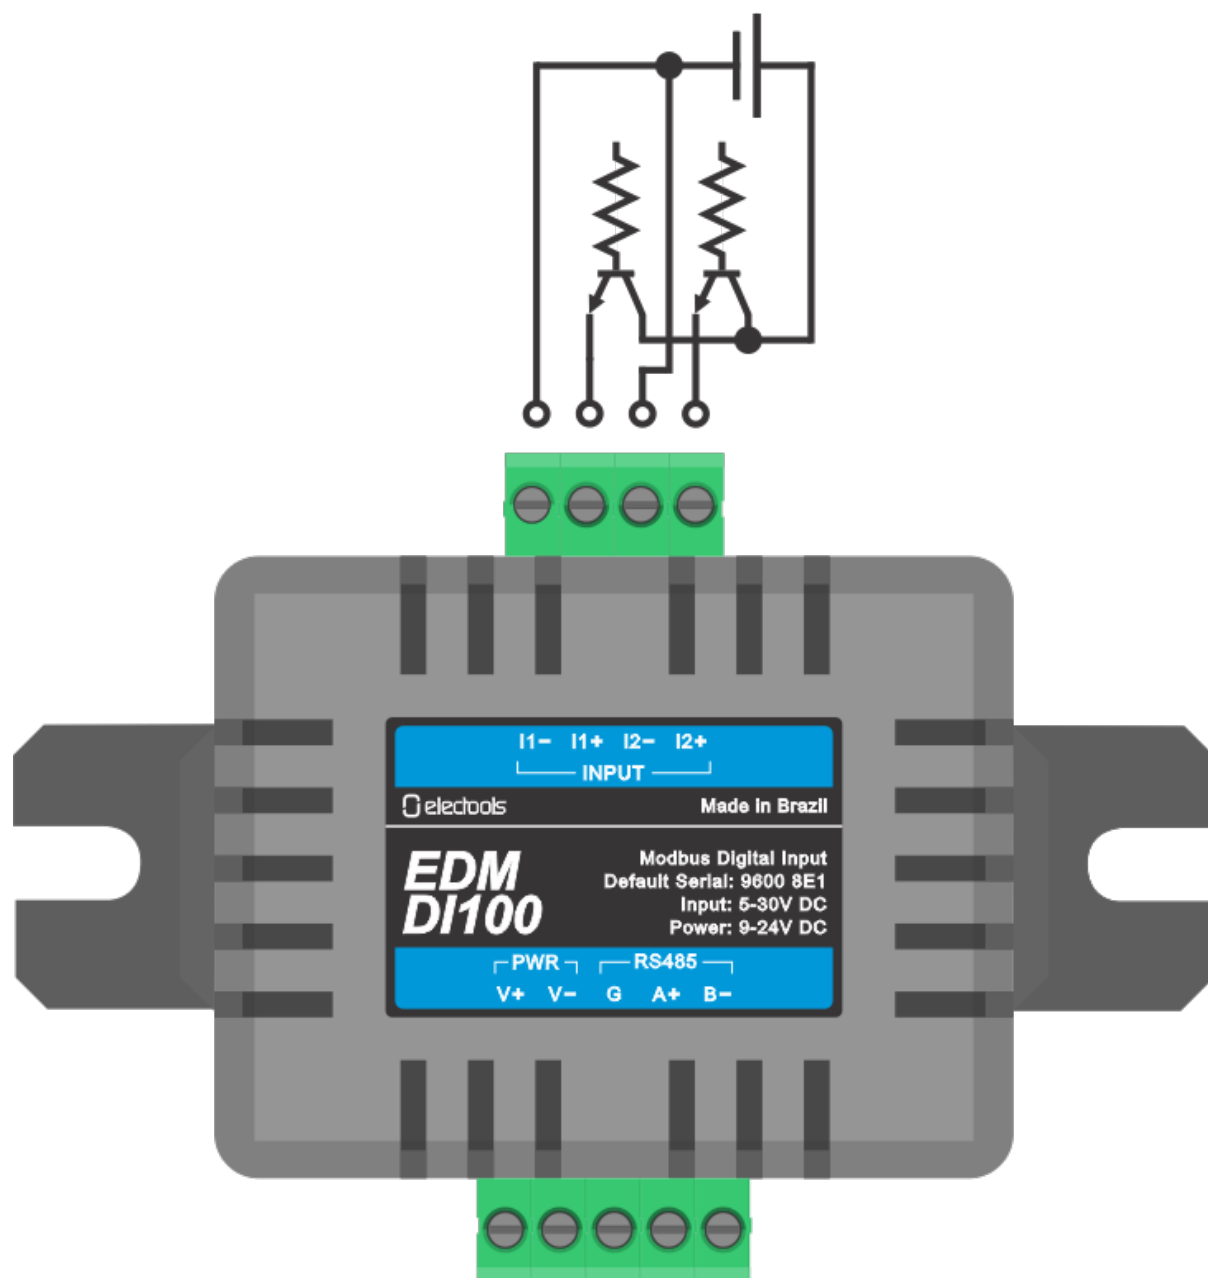

5.5. Monitor transistor NPN na configuração coletor comum

Revision #5

Created 14 November 2022 03:37:50 by Electools

Updated 28 November 2022 00:10:37 by Electools